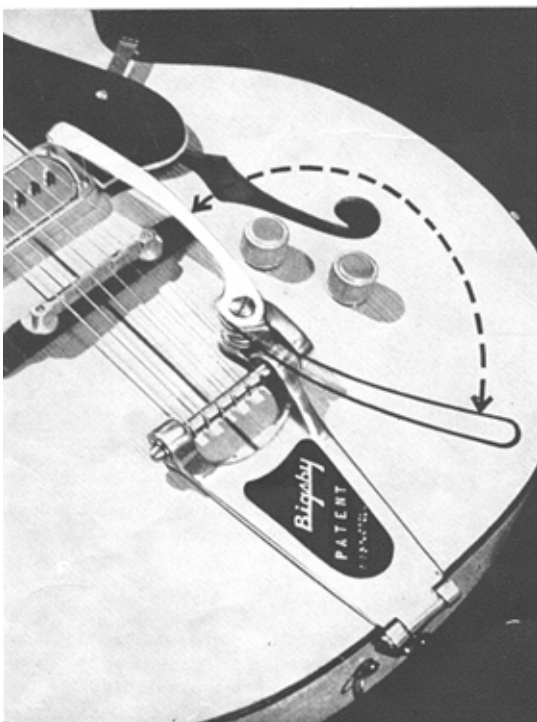

Complete in carrying case.

MODEL C30

"MATON" COUNTRY WESTERN

Model CW100 Western:

A big Guitar with a big sound. Extra large one chamber and skilled craftsmanship give his Guitar a quality rarely found. Beautifully proportioned and styled with a slim, comfortable, smooth action neck, and completely controlled by MATON ADJUSTABLE TRUSS ROD. The sound board is of the finest Spruce. Sides, back and neck of choice seasoned Maple. All edges bound with ivoroid, and is presented in a gleaming hand-rubbed finish, displaying attractive Bridge and Guard Plate, also Single Unit Machines. A Guitar of which every owner can be proud.

Colours: Blonde Spruce top. Sides, back and neck in regular shaded mahogany finish. Blonde top with Cherry sides and back and neck.

Complete in carrying case

MODEL CW100

"BIGSBY" PATENTED TRUE VIBRATO

With the Bigsby TRUE VIBRATO it is possible to FLAT the pitch by one-half tone and SHARP the pitch by one-half tone, and the entire set of strings will automatically return to normal pitch.

All Bigsby vibratos are now equipped with a stainless steel, swing away handle which can be swung entirely out of the way for rhythm playing. By pressing on the lever with the heel of the hand the tone is flattened and by lifting up with the little finger the tone is sharpened.

As much variation as desired is possible in the "speed" of the vibrato. Many other effects can be created by the ingenuity of the player such as striking a single note or a full six string chord a half tone below pitch and then coming up to pitch with whatever speed is desired. Bigsby TRUE VIBRATO is supplied complete with a rocker bridge so that strings will not saw the bridge and bridge will not tip on the face of the guitar.