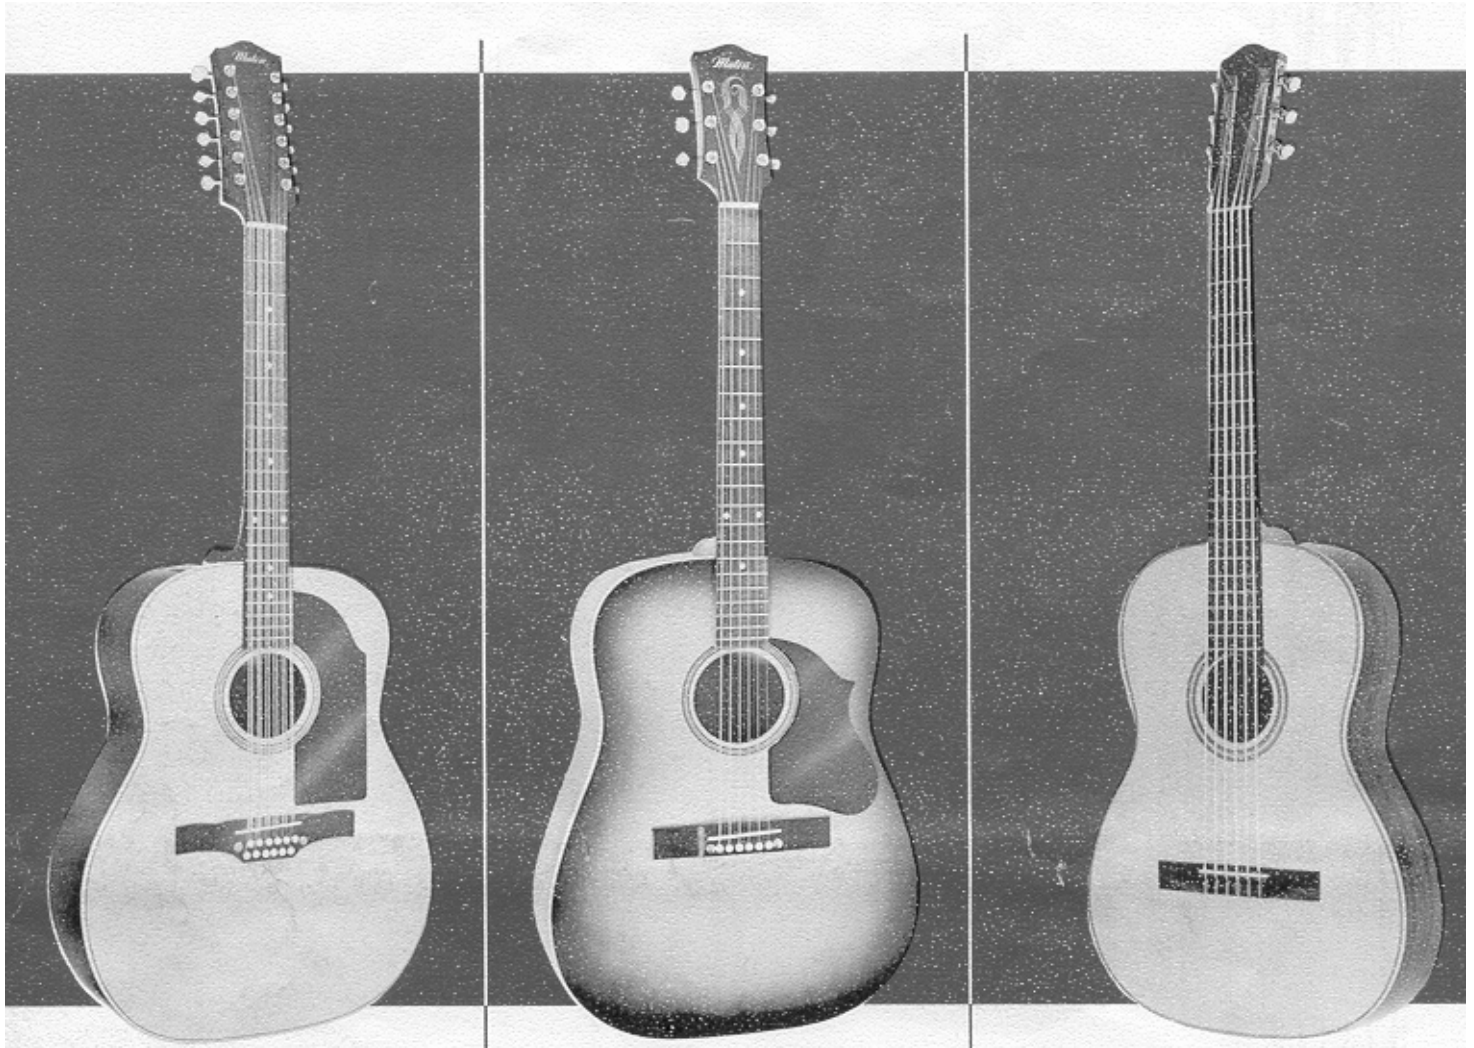

MATON FOLK & CLASSIC GUITARS

TWELVE-STRING GUITAR FG150

COOLIBAH FLAT OP CFT 175

DELUXE CLASSIC SIX STRING GUITAR C30

Bold in design, superbly constructed and finished by craftsmen; possessing powerful driving volume yet with such delicate tones over the complete range, Tuned with the 1st and 2nd in unison and the 3rd to the 6th string in octaves.

The problem of added neck strain due to the twelve strings is well controlled by the Maton Adjustable Truss Rod* Fine Spruce soundboard and Maple timbers of the highest quality, enhanced by a hand burnished finish, A fine slim, classic-style neck, Rosewood 12-pin bridge. Rosewood fingerboard and head facing, together with gold-plated fittings reflect a dignified appearance to this personal guitar.

The deep body has a fine Spruce top, a Maple neck incorporating the famous Maton Adjustable Truss Rod*, A perfect fingerboard and action, and fixed Rosewood pin bridge, The finish is exceedingly delightful with Golden Sunbursts shaded to Deep Mahogany Brown. Heavily-plated fittings and a smart styled scratch guard,
Size - 20" x 15 1/2" x 4 3/8"
Scale - 25 1/2",

COLOURS AVAILABLE: Golden Sunbursts top, back and sides, Blonde top, Mahogany body, Complete in Hardboard, felt-lined case.

A custom-built lightweight instrument of the finest Maple and selected (2-piece) Spruce top. Wide traditional fingerboard and lightweight bridge, both of Brazilian Rosewood. The neck is a special feature, with the Maton Adjustable Truss Rod* from nut to end of the fingerboard, thus a perfect action and slim feeling to the wide neck is obtained.