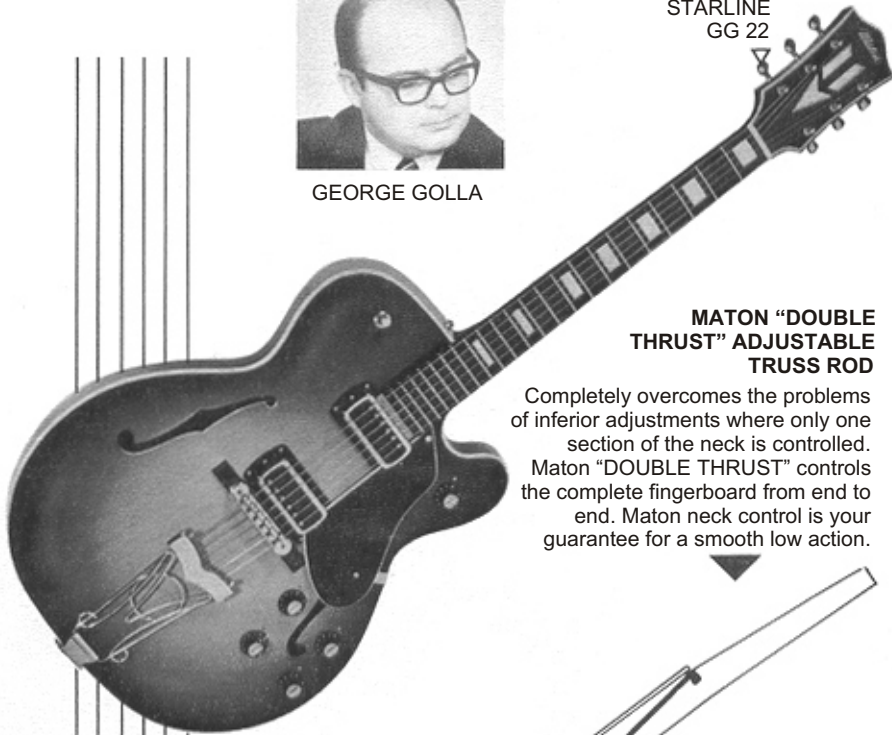

GEORGE GOLLA

STARLINE  
GG 22

**MATON "DOUBLE THRUST" ADJUSTABLE TRUSS ROD**

Completely overcomes the problems of inferior adjustments where only one section of the neck is controlled. Maton "DOUBLE THRUST" controls the complete fingerboard from end to end. Maton neck control is your guarantee for a smooth low action.

DOUBLE THRUST means 100% more efficient control.

JAZZMAN  
J45

**STARLINE GG22 ELECTRIC GUITAR**

**GEORGE GOLLA MODEL**

A brilliant new instrument by Maton. Built to meet the exacting needs of a pro man.

When every day brings a new and fresh demand on both player and guitar, the GG 22 in George Golla's words "is really marvellous in every respect."

Twin Hi-power pickups reproducing the full range with beautiful quality sound.

Separate adjustable poles to each string. Volume, Treble and Bass and master "swell" controls. Hand shaped neck fitted with Maton "Double Thrust" Adjustable Truss Rod. Genuine ebony fingerboard and pearl inlays. Beautifully grained Rosewood head, fitted with generous engraved pearly inlays. Enclosed machines and solid brass hardware, all gold plated and enamelled for lasting protection.

Attractive binding to the body. A slim fast and comfortable action neck fitted with the Maton "Double Thrust" Adjustable Truss Rod. Solid brass fittings - chrome plated.

**Size:** 21" long, 16 1/2" wide, 3 3/8" deep