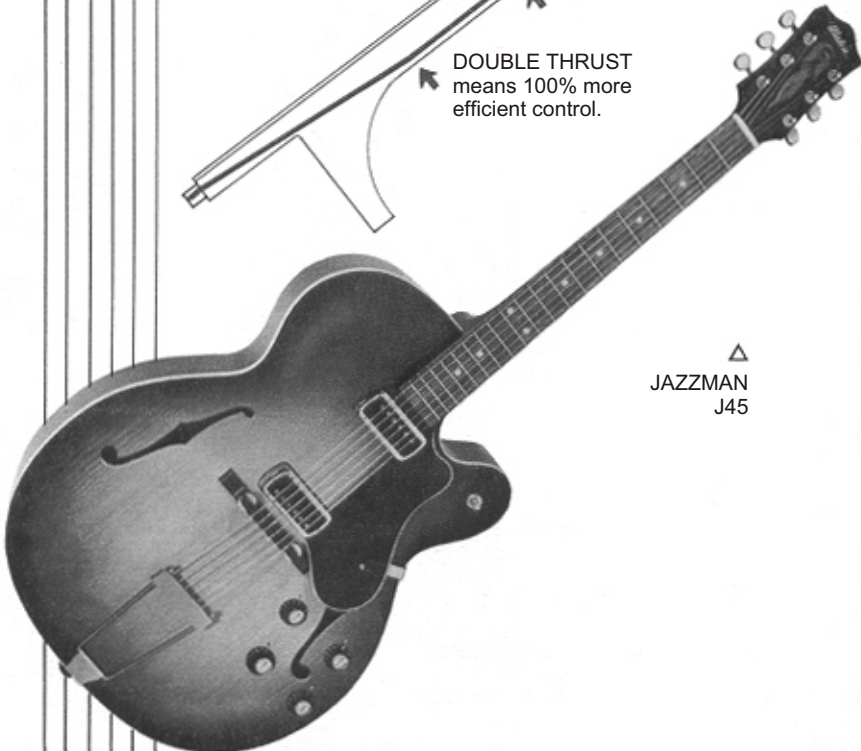

JAZZMAN
J45

STARLINE GG22 ELECTRIC GUITAR

GEORGE GOLLA MODEL

A brilliant new instrument by Maton. Built to meet the exacting needs of a pro man.

When every day brings a new and fresh demand on both player and guitar, the GG 22 in George Golla's words "is really marvellous in every respect."

Twin Hi-power pickups reproducing the full range with beautiful quality sound.

Separate adjustable poles to each string. Volume, Treble and Bass and master "swell" controls. Hand shaped neck fitted with Maton "Double Thrust" Adjustable Truss Rod. Genuine ebony fingerboard and pearl inlays. Beautifully grained Rosewood head, fitted with generous engraved pearly inlays. Enclosed machines and solid brass hardware, all gold plated and enamelled for lasting protection.

Full acoustic body featuring a comfortable cutaway style.

An instrument you would be proud to own.

Size: 19 3/4" long, 16" wide, 3 3/8" deep or 1 1/2" thin.

Scale: 24 3/4"

Colour: Sunburst or Natural.

GG22A Acoustic Electric, 2 pickups

GG22E Thin electric, 2 pickups

Case: Deluxe shaped, plush lined.

JAZZMAN J45

A top quality acoustic guitar, with a rich tone, easy playing action, sound construction and really excellent value. Ideal for the Jazz guitarist. Fine Spruce Top. Selected maple back and sides.

Attractive binding to the body. A slim fast and comfortable action neck fitted with the Maton "Double Thrust" Adjustable Truss Rod. Solid brass fittings - chrome plated.

Size: 21" long, 16 1/2" wide, 3 3/8" deep

Scale: 25 1/2"

Colour: Sunburst or Cherry.

J45 Acoustic only.

JE45/1 Fitted with one Hi-power pickup, volume and treble control.

JE45/2 Fitted with two Hi-power pickups, volume and treble controls.

Case: Hardboard shaped, felt lined.