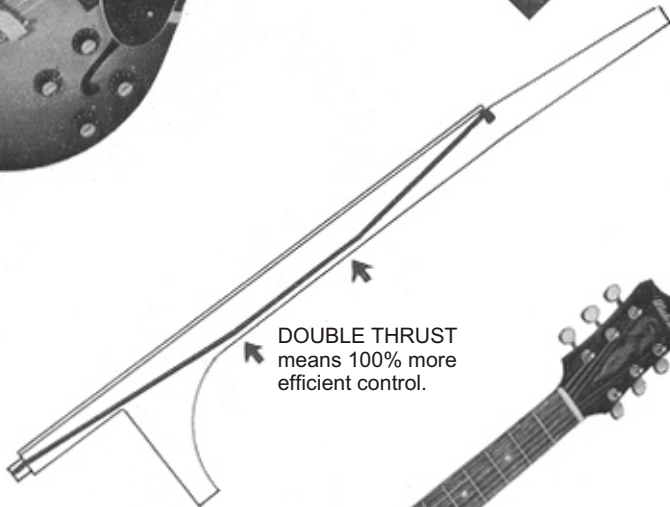

GEORGE GOLLA

STARLINE  
GG 22

**MATON "DOUBLE THRUST" ADJUSTABLE TRUSS ROD**

Completely overcomes the problems of inferior adjustments where only one section of the neck is controlled. Maton "DOUBLE THRUST" controls the complete fingerboard from end to end. Maton neck control is your guarantee for a smooth low action.

DOUBLE THRUST means 100% more efficient control.

JAZZMAN  
J45

**STARLINE GG22 ELECTRIC GUITAR**

**GEORGE GOLLA MODEL**

A brilliant new instrument by Maton. Built to meet the exacting needs of a pro man.

When every day brings a new and fresh demand on both player and guitar, the GG 22 in George Golla's words "is really marvellous in every respect."

Twin Hi-power pickups reproducing the full range with beautiful quality sound.

Separate adjustable poles to each string. Volume, Treble and Bass and master "swell" controls. Hand shaped neck fitted with Maton "Double Thrust" Adjustable Truss Rod. Genuine ebony fingerboard and pearl inlays. Beautifully grained Rosewood head, fitted with generous engraved pearly inlays. Enclosed machines and solid brass hardware, all gold plated and enamelled for lasting protection.

Attractive binding to the body. A slim fast and comfortable action neck fitted with the Maton "Double Thrust" Adjustable Truss Rod. Solid brass fittings - chrome plated.

**Size:** 21" long, 16 1/2" wide, 3 3/8" deep