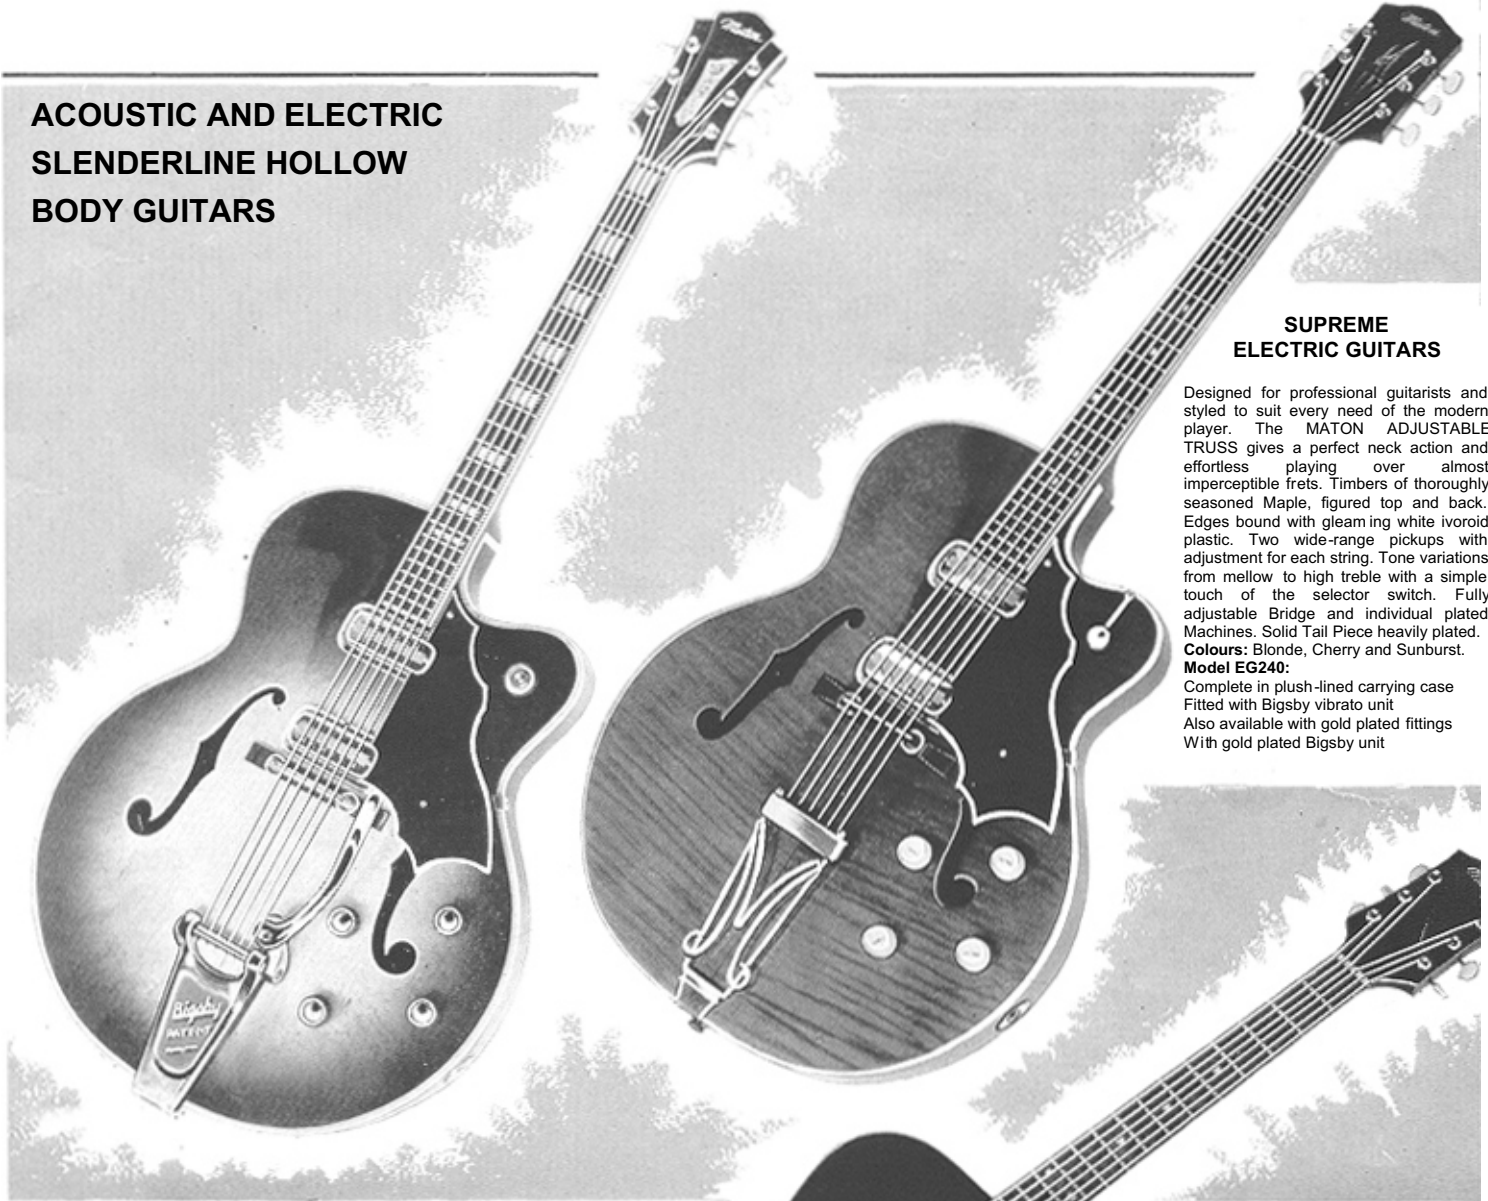

ACOUSTIC AND ELECTRIC SLENDERLINE HOLLOW BODY GUITARS

SUPREME ELECTRIC GUITARS

Designed for professional guitarists and styled to suit every need of the modern player. The MATON ADJUSTABLE TRUSS gives a perfect neck action and effortless playing over almost imperceptible frets. Timbers of thoroughly seasoned Maple, figured top and back. Edges bound with gleaming white ivoroid plastic. Two wide-range pickups with adjustment for each string. Tone variations from mellow to high treble with a simple touch of the selector switch. Fully adjustable Bridge and individual plated Machines. Solid Tail Piece heavily plated. **Colours:** Blonde, Cherry and Sunburst. **Model EG240:** Complete in plush-lined carrying case Fitted with Bigsby vibrato unit Also available with gold plated fittings With gold plated Bigsby unit

STARLINE DUAL PICK-UP THIN BODY MODEL

Built from the finest figured white Maple. All edges attractively bound with alternate black and white ivoroid bandings. The slim neck is made of solid laminated timbers and fitted with the famous MATON Adjustable Truss Rod. Large inlays of Genuine 'Mother of Pearl'. Powerful twin filter tone pick-ups, adjustable pole pieces under each string give perfect balance and tone. Separate volume and tone controls. Fingertip selective switch activates either or both pick-ups. Attractively styled Guard Plate. Enclosed Machines and fittings heavily gold plated.

Colours: Blonde, Cherry and Sunburst.

Model EG90:

Complete in plush-lined carrying case

Fitted with gold-plated Bigsby vibrato unit

PREMIER GUITARS

Fine, precision-built cutaway Guitar. Body and neck of choice Maple. Smooth, controlled action featuring MATON ADJUSTABLE TRUSS ROD. Fully adjustable Bridge. Attractive Guard Plate. Quality Machines and Tail Piece. Top edges bound with Ivoroid and finished to a high lustre.